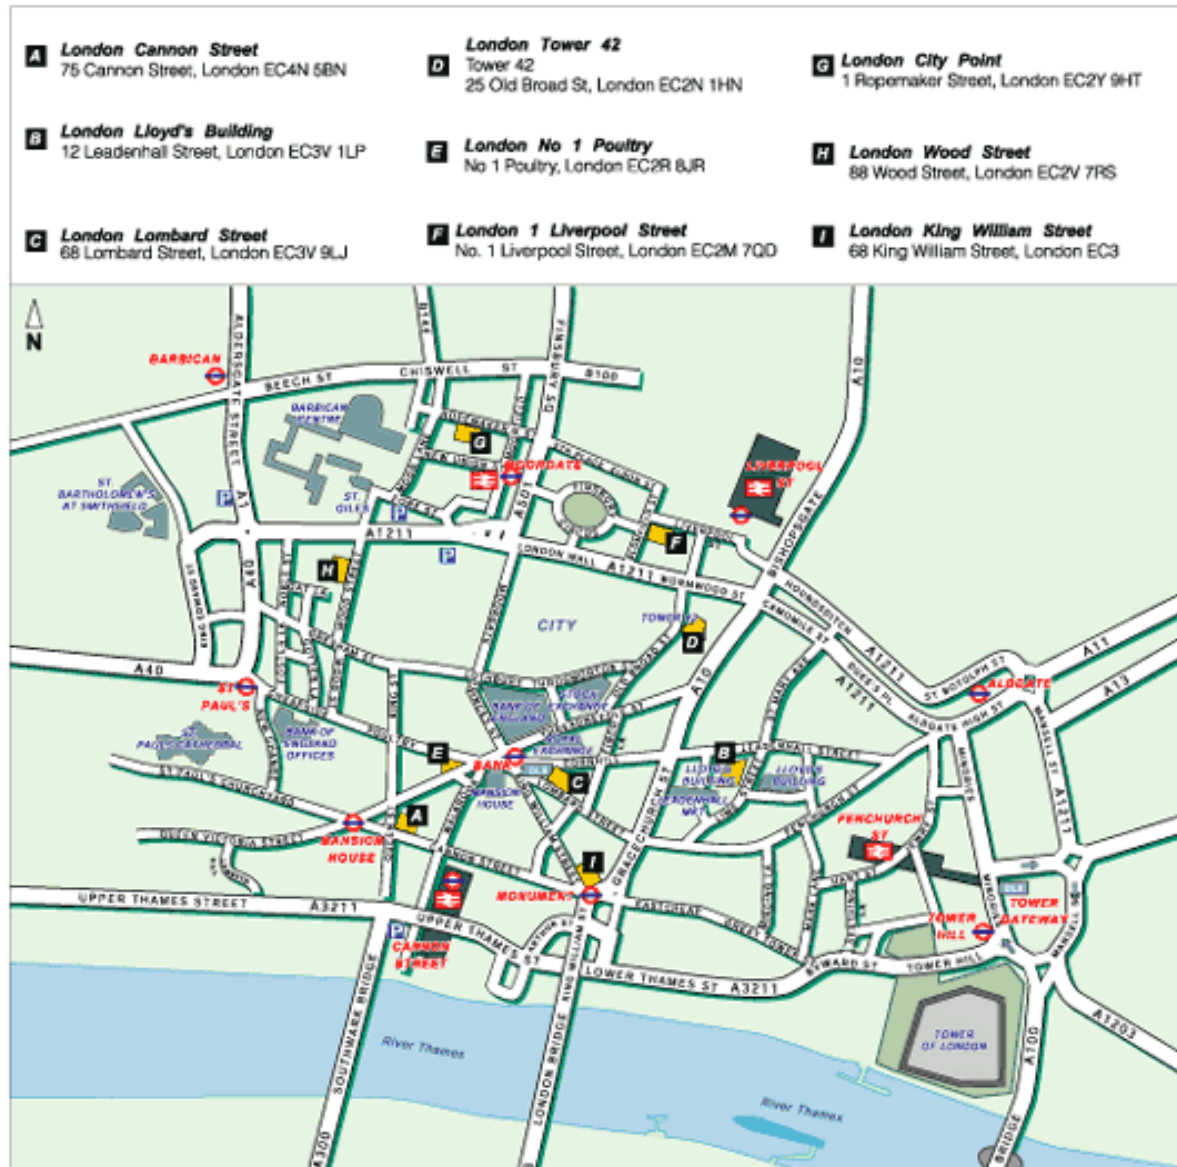

DIRECTIONS FOR COURSES HELD AT REGUS MONUMENT

Venue	Regus Monument, 68 King William Street, London EC4N 7DZ
How to find us	<p>Regus Monument is located by the exit to Monument tube station and is immediately to the left of the House of Fraser.</p> <p>From Bank Tube follow the "Way Out Monument" signs. Alternatively take one of the other exits and find your way above ground. Follow King William Street southwards towards London Bridge until you reach the junction of King William Street and Grace Church Street.</p> <p>From London Bridge Station cross the bridge and continue up King William Street until you see the House of Fraser.</p> <p>Report to Reception who will direct you to the fourth floor.</p>
Telephone	Regus switchboard's number is 0207 959 2200
Car parking	Details of nearby car parks (including costs) can be found on http://uk2.multimap.com/ . Use the drop down menu.
Breaks and refreshments	<p>Coffee, tea and a light buffet lunch are included in your fee. Lunch includes vegetarian options and fresh fruit.</p> <p>Unfortunately we are not able to cater for the dietary requirements of vegans or others who have special needs.</p>
Dress code	We have no specific dress code. We want you to relax and enjoy the course.
Hotels	<p>Our courses are non-residential and you'll have to make your own arrangements if you want to stay overnight. For details of local hotels go to http://uk2.multimap.com/ and use the drop down menu.</p> <p>Alternatively you may like to try www.travelodge.co.uk/. The closest Travelodge to this course venue is Liverpool Street (a brisk 15 minute walk).</p>
Things to do	Visit http://uk2.multimap.com/ and use the drop down menu to locate 'Leisure'

MAP

This map shows location of Regus Monument, 68 King William Street and other Regus centres in the area. Regus Monument, King William Street is shown as /.

For an alternative map visit <http://uk2.multimap.com> and enter the postcode EC4N 7DZ.